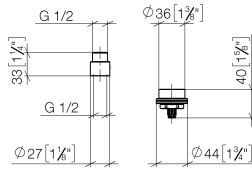

Extension 20 mm -

12 870 970 90

- up to 20 mm: 1 x 12 870 970 90
- 21 mm - 40 mm: 2 x 12 870 970 90

for 35 860 970 90

Can only be combined with exposed trim parts 36
86X 664-FF.

Extension 20 mm -

12 870 970 90

mm [inches]

Extension 20 mm -

12 870 970 90

Spare parts list

No.	Item Number	Name	Quantity used	Delivery time
1	09 24 03 072 10 90	nipple	1	2
2	09 14 10 190 90	seal	1	2
3	90 12 12 002 00 90	fixing cap	1	2
4	09 18 40 227 90	sleeve	1	2
5	09 29 06 122 90	spindle	1	2