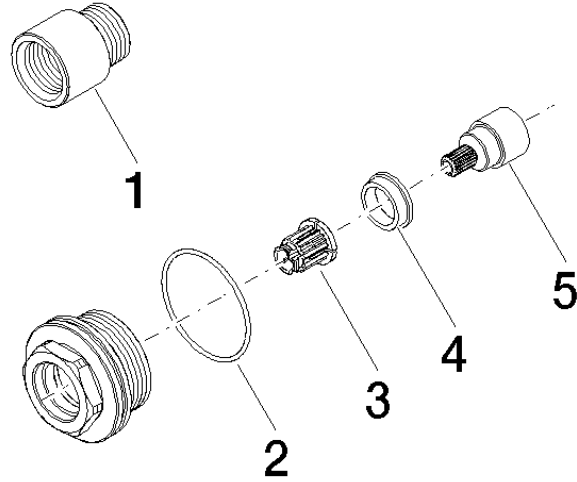

Extension 20 mm -

12 870 970 90

- up to 20 mm: 1 x 12 870 970 90
- 21 mm - 40 mm: 2 x 12 870 970 90

for 35 860 970 90

Can only be combined with exposed trim parts 36
86X 664-FF.

Extension 20 mm -

12 870 970 90

mm [inches]

Extension 20 mm -

12 870 970 90

Spare parts list

No.	Item Number	Name	Quantity used	Delivery time
1	09 24 03 072 10 90	nipple	1	2
2	09 14 10 190 90	seal	1	2
3	90 12 12 002 00 90	fixing cap	1	2
4	09 18 40 227 90	sleeve	1	2
5	09 29 06 122 90	spindle	1	2